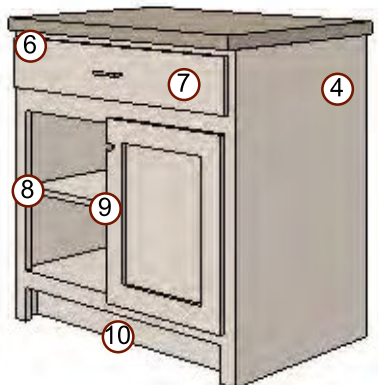

A *Amish Cabinets*
of Texas
Affordable Custom Cabinetry

www.AmishCabinetsOfTexas.com
(281) 587-2663

Standard Cabinet Construction

- 1. Crown Molding:** Over 25 Standard Profiles
- 2. Hinges:** Concealed Blum Hinges
- 3. Doors:** 3/4" Solid Panel, Miter Options
- 4. Sides & Back:** 1/2" Plywood Sides, 1/4" Plywood Backs
- 5. Trim:** Standard Trim Included
- 6. Glides:** Full Extension
- 7. Drawers:** Dovetail 3/4" Solid Frame, 1/4" Plywood Bottom
- 8. Shelving:** 3/4" Plywood Maple Veneer
- 9. Open Cabinets:** No Cabinet Styles
- 10. Toe Kick:** Finish Plywood Veneer